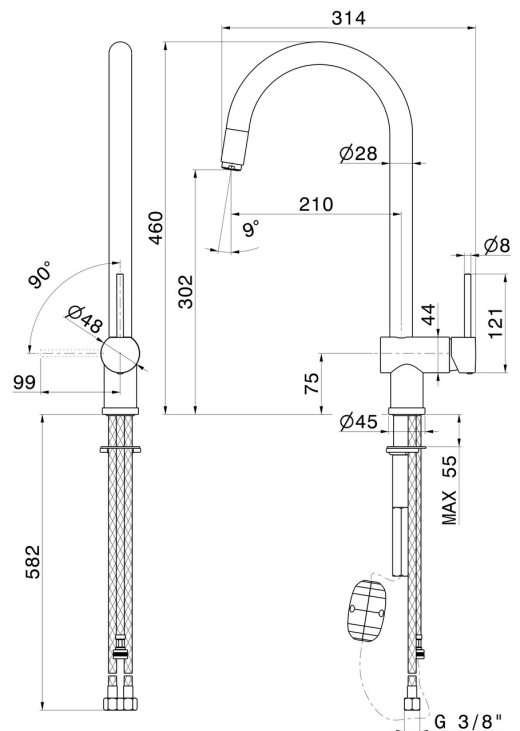

MOONY

3125.59.067

Single-lever sink mixer, round swivel spout, with pull-out hand shower - finish PVD Brushed Copper Bronze

PVD Brushed Copper Bronze

FEATURES

Material	Brass
Technology	Energy Saving - Save Water
Installation	Freestanding
Kitchen mixer spout	Round spout - Swivel spout
Control type	Single lever
Kitchen mixer type	Extractable hand shower

TECHNICAL DRAWING

MOONY

3125.59.067

Single-lever sink mixer, round swivel spout, with pull-out hand shower - finish PVD Brushed Copper Bronze

AVAILABLE FINISHES

59.067

PVD Brushed Copper Bronze

01.093