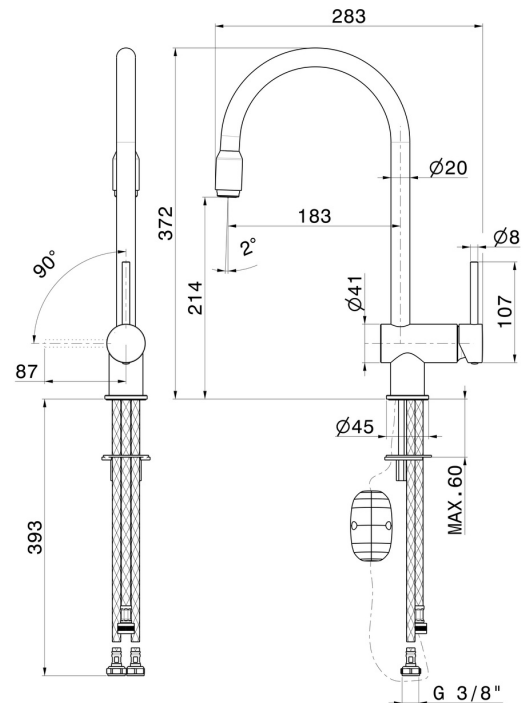

# XT

**4345.01.093**

Single-lever sink mixer, round swivel spout, with pull-out hand shower - finish Matt Black

## FEATURES

Material	<b>Brass</b>
Technology	<b>Energy Saving - Save Water</b>
Installation	<b>Freestanding</b>
Kitchen mixer spout	<b>Round spout - Swivel spout</b>
Control type	<b>Single lever</b>
Kitchen mixer type	<b>Extractable hand shower</b>

## TECHNICAL DRAWING

**XT**

**4345.01.093**

Single-lever sink mixer, round swivel spout, with pull-out hand shower - finish Matt Black

**AVAILABLE FINISHES**

---

**01.093**

Matt Black