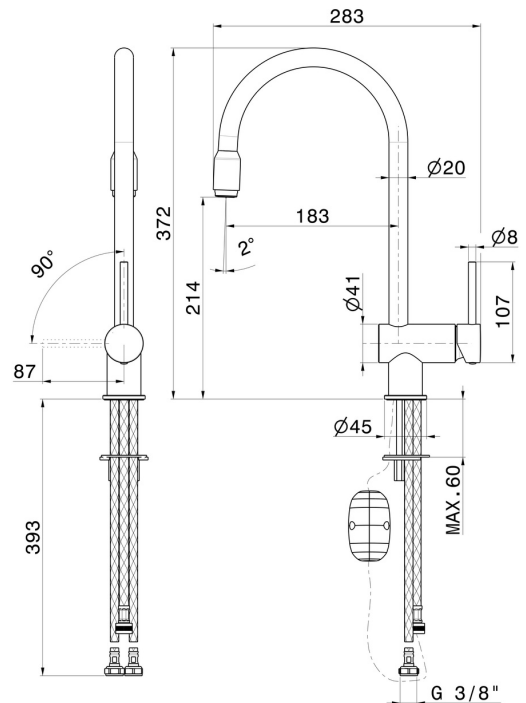

# XT

**4345.21.018**

Single-lever sink mixer, round swivel spout, with pull-out hand shower - finish Chrome

Chrome

## FEATURES

Material	<b>Brass</b>
Technology	<b>Energy Saving - Save Water</b>
Installation	<b>Freestanding</b>
Kitchen mixer spout	<b>Round spout - Swivel spout</b>
Control type	<b>Single lever</b>
Kitchen mixer type	<b>Extractable hand shower</b>

## TECHNICAL DRAWING

**XT**

**4345.21.018**

Single-lever sink mixer, round swivel spout, with pull-out hand shower - finish Chrome

**AVAILABLE FINISHES**

---

**21.018**

Chrome