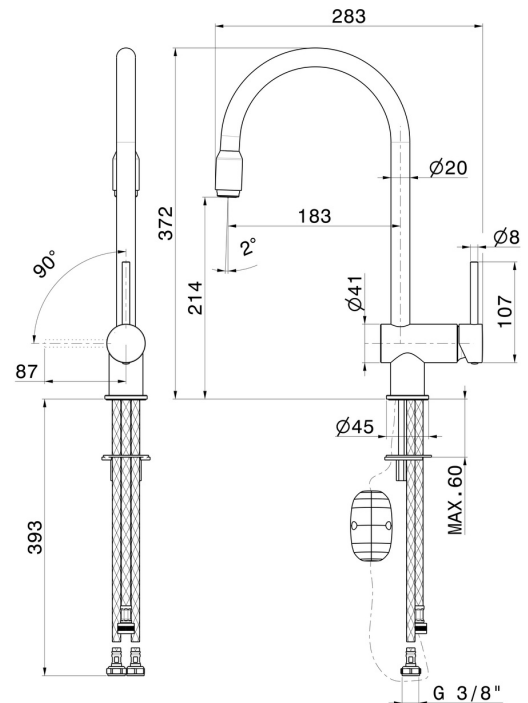

# XT

**4345.31.028**

Single-lever sink mixer, round swivel spout, with pull-out hand shower - finish Brushed Nickel

Brushed Nickel

## FEATURES

Material	<b>Brass</b>
Technology	<b>Energy Saving - Save Water</b>
Installation	<b>Freestanding</b>
Kitchen mixer spout	<b>Round spout - Swivel spout</b>
Control type	<b>Single lever</b>
Kitchen mixer type	<b>Extractable hand shower</b>

## TECHNICAL DRAWING

**XT**

**4345.31.028**

Single-lever sink mixer, round swivel spout, with pull-out hand shower - finish Brushed Nickel

**AVAILABLE FINISHES**

---

**31.028**

Brushed Nickel