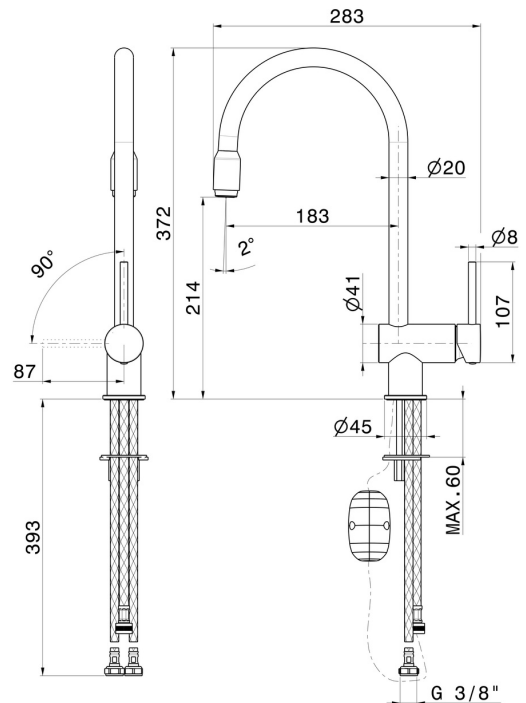

XT

4345.59.066

Single-lever sink mixer, round swivel spout, with pull-out hand shower - finish PVD Brushed steel

PVD Brushed steel

FEATURES

Material	Brass
Technology	Energy Saving - Save Water
Installation	Freestanding
Kitchen mixer spout	Round spout - Swivel spout
Control type	Single lever
Kitchen mixer type	Extractable hand shower

TECHNICAL DRAWING

XT

4345.59.066

Single-lever sink mixer, round swivel spout, with pull-out hand shower - finish PVD Brushed steel

AVAILABLE FINISHES

59.066

PVD Brushed steel

01.093