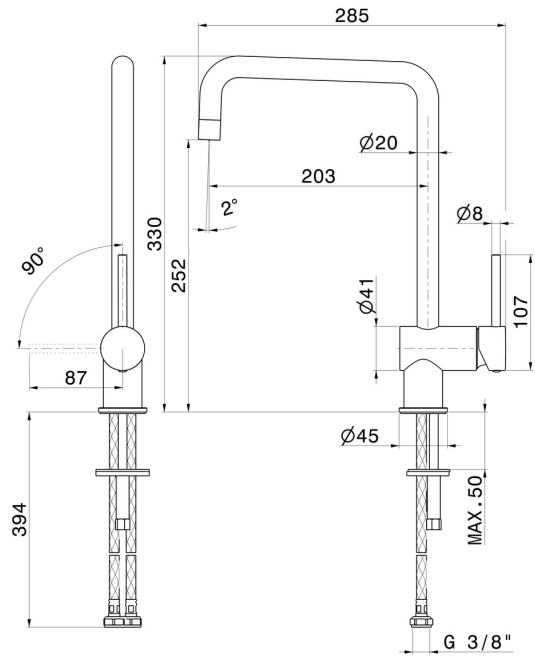

XT

4320.01.093

Single-lever sink mixer, squared swivel spout - finish Matt Black

FEATURES

- | | |
|---------------------|-------------------------------------|
| Material | Brass |
| Technology | Energy Saving - Save Water |
| Installation | Freestanding |
| Kitchen mixer spout | Squared spout - Swivel spout |
| Control type | Single lever |

TECHNICAL DRAWING

AR Preview
try it in your home

More Details
on our [website](#)

XT

4320.01.093

Single-lever sink mixer, squared swivel spout - finish Matt Black

AVAILABLE FINISHES

01.093