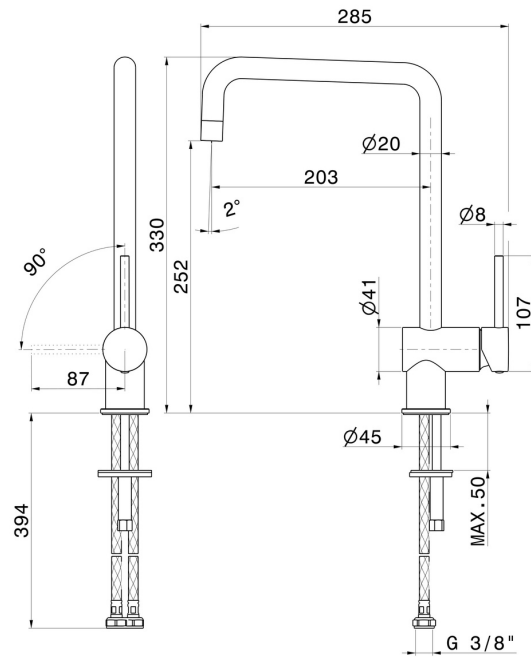

XT

4320.21.018

Single-lever sink mixer, squared swivel spout - finish Chrome

FEATURES

Material	Brass
Technology	Energy Saving - Save Water
Installation	Freestanding
Kitchen mixer spout	Squared spout - Swivel spout
Control type	Single lever

TECHNICAL DRAWING

 **AR Preview**
try it in your home

More Details
on our [website](#)

XT

4320.21.018

Single-lever sink mixer, squared swivel spout - finish Chrome

AVAILABLE FINISHES

21.018