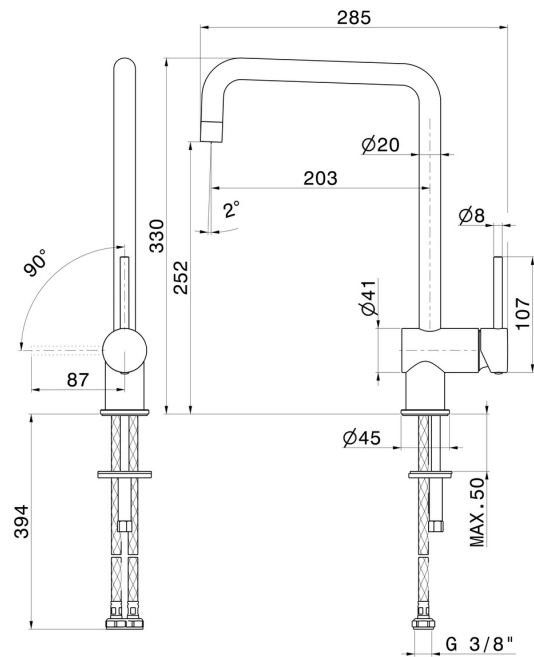

XT

4320.31.028

Single-lever sink mixer, squared swivel spout - finish Brushed Nickel

Brushed Nickel

FEATURES

- | | |
|---------------------|-------------------------------------|
| Material | Brass |
| Technology | Energy Saving - Save Water |
| Installation | Freestanding |
| Kitchen mixer spout | Squared spout - Swivel spout |
| Control type | Single lever |

TECHNICAL DRAWING

XT

4320.31.028

Single-lever sink mixer, squared swivel spout - finish Brushed Nickel

AVAILABLE FINISHES

31.028

Brushed Nickel

01.093