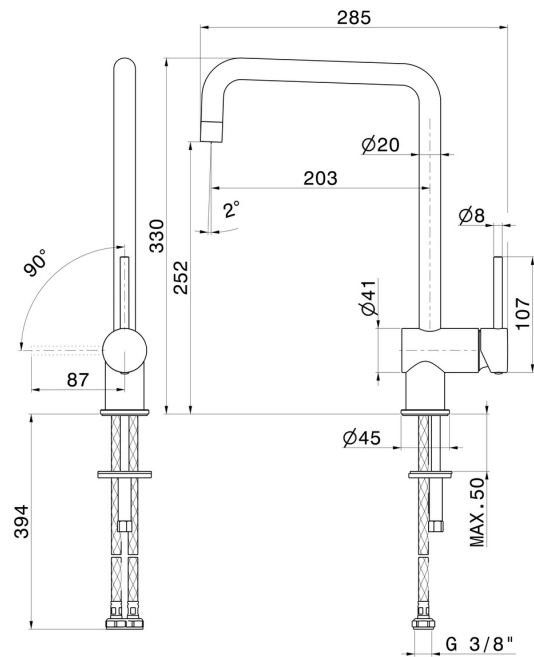

XT

4320.59.066

Single-lever sink mixer, squared swivel spout - finish PVD
Brushed steel

PVD Brushed steel

FEATURES

- | | |
|---------------------|-------------------------------------|
| Material | Brass |
| Technology | Energy Saving - Save Water |
| Installation | Freestanding |
| Kitchen mixer spout | Squared spout - Swivel spout |
| Control type | Single lever |

TECHNICAL DRAWING

XT

4320.59.066

Single-lever sink mixer, squared swivel spout - finish PVD Brushed steel

AVAILABLE FINISHES

 **59.066**
PVD Brushed steel

 **01.093**
finish Matt Black

 **21.018**
finish Chrome

 **31.028**
finish Brushed Nickel