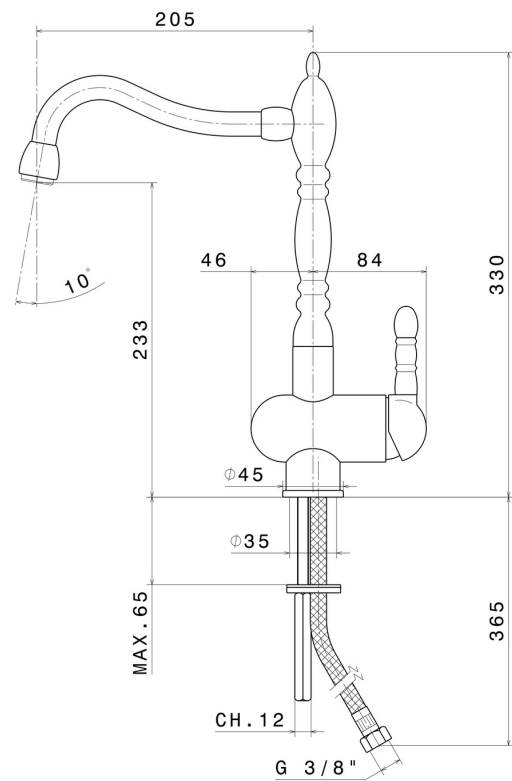

MARVEL

8550.21.018

Single-lever sink mixer, tubular swivel "retro" style spout - finish Chrome

Chrome

FEATURES

Material

Brass

Installation

Freestanding

Kitchen mixer spout

Swivel spout

Control type

Single lever

TECHNICAL DRAWING

MARVEL

8550.21.018

Single-lever sink mixer, tubular swivel “retro” style spout - finish Chrome

AVAILABLE FINISHES

21.018

Chrome

31.028

finish Brushed Nickel

47.083

finish Groove Bronze

59.066

finish PVD Brushed steel