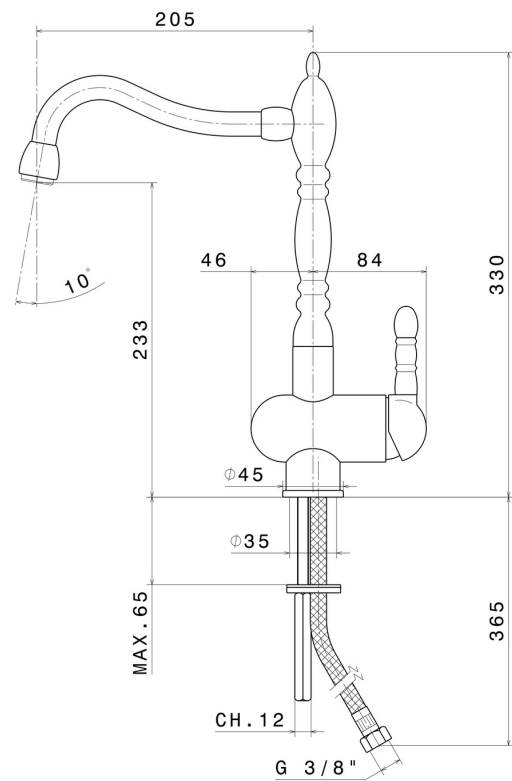

MARVEL

8550.31.028

Single-lever sink mixer, tubular swivel "retro" style spout - finish
Brushed Nickel

Brushed Nickel

FEATURES

Material

Brass

Installation

Freestanding

Kitchen mixer spout

Swivel spout

Control type

Single lever

TECHNICAL DRAWING

MARVEL

8550.31.028

Single-lever sink mixer, tubular swivel “retro” style spout - finish Brushed Nickel

AVAILABLE FINISHES

 **31.028**
Brushed Nickel

 **21.018**
finish Chrome

 **47.083**
finish Groove Bronze

 **59.066**
finish PVD Brushed steel