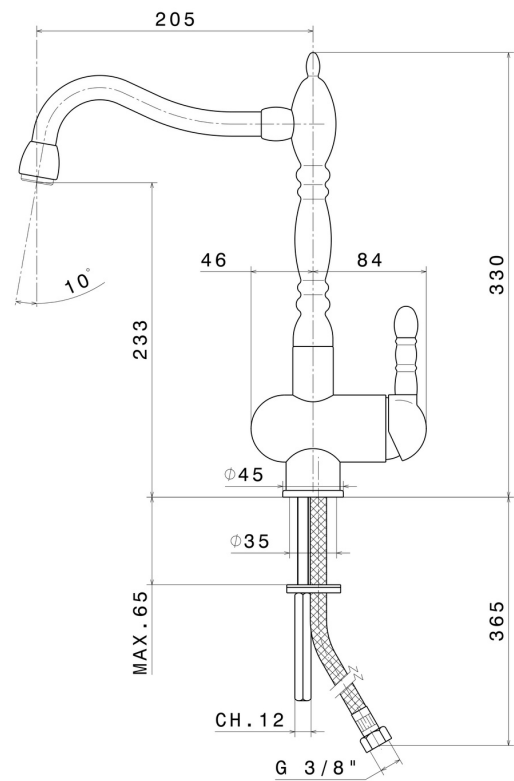

# MARVEL

**8550.47.083**

Single-lever sink mixer, tubular swivel “retro” style spout - finish Groove Bronze

Groove Bronze

## FEATURES

Material

**Brass**

Installation

**Freestanding**

Kitchen mixer spout

**Swivel spout**

Control type

**Single lever**

## TECHNICAL DRAWING

**MARVEL**

**8550.47.083**

Single-lever sink mixer, tubular swivel “retro” style spout - finish Groove Bronze

**AVAILABLE FINISHES**

---

**47.083**

Groove Bronze