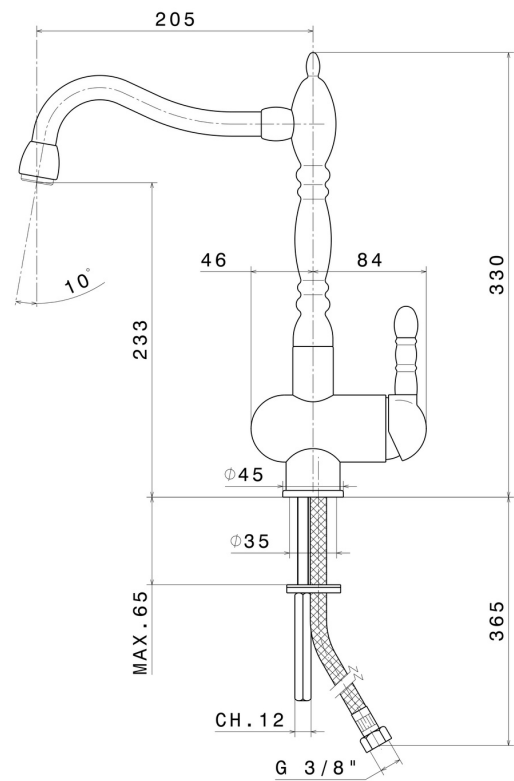

# MARVEL

**8550.59.066**

Single-lever sink mixer, tubular swivel "retro" style spout - finish PVD Brushed steel

PVD Brushed steel

## FEATURES

Material

**Brass**

Installation

**Freestanding**

Kitchen mixer spout

**Swivel spout**

Control type

**Single lever**

## TECHNICAL DRAWING

**MARVEL**

**8550.59.066**

Single-lever sink mixer, tubular swivel “retro” style spout - finish PVD Brushed steel

**AVAILABLE FINISHES**

---

**59.066**

PVD Brushed steel