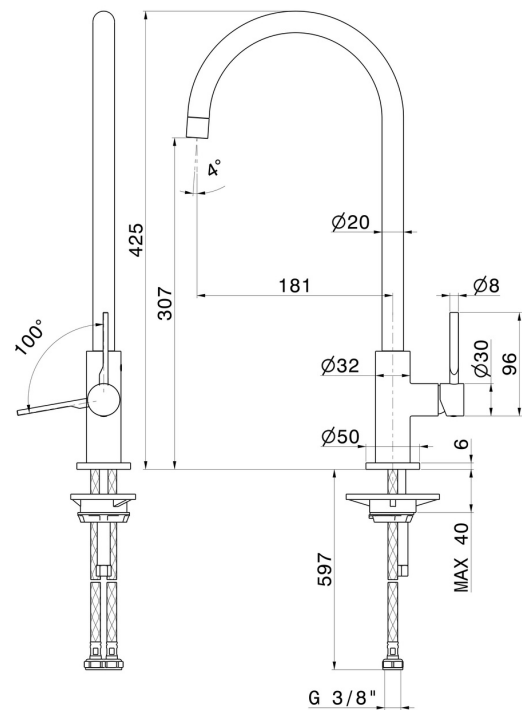

# MAKI

**71830.01.093**

Single-lever sink mixer with high round swivel spout - finish Matt Black

## FEATURES

Material	<b>Brass</b>
Technology	<b>Energy Saving - Low Lead - Save Water</b>
Installation	<b>Freestanding</b>
Kitchen mixer spout	<b>Round spout - Swivel spout</b>
Control type	<b>Single lever</b>

## TECHNICAL DRAWING

**MAKI**

**71830.01.093**

Single-lever sink mixer with high round swivel spout - finish Matt Black

**AVAILABLE FINISHES**

---

**01.093**

Matt Black