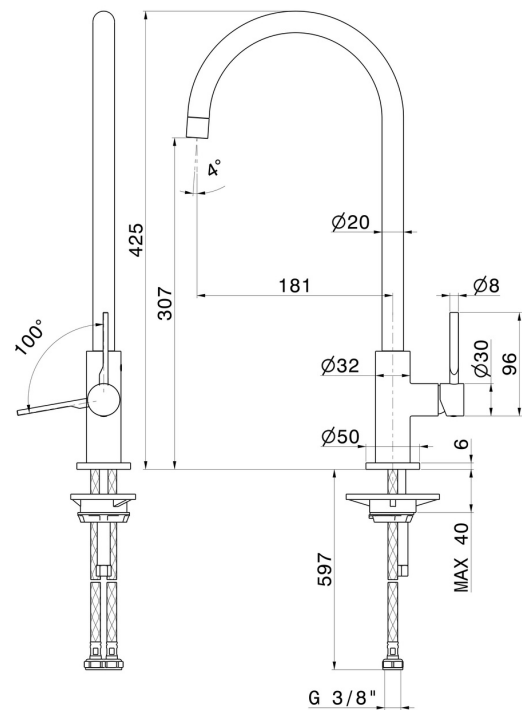

MAKI

71830.21.018

Single-lever sink mixer with high round swivel spout - finish Chrome

FEATURES

Material	Brass
Technology	Energy Saving - Low Lead - Save Water
Installation	Freestanding
Kitchen mixer spout	Round spout - Swivel spout
Control type	Single lever

TECHNICAL DRAWING

MAKI

71830.21.018

Single-lever sink mixer with high round swivel spout - finish Chrome

AVAILABLE FINISHES

21.018

Chrome

01.093