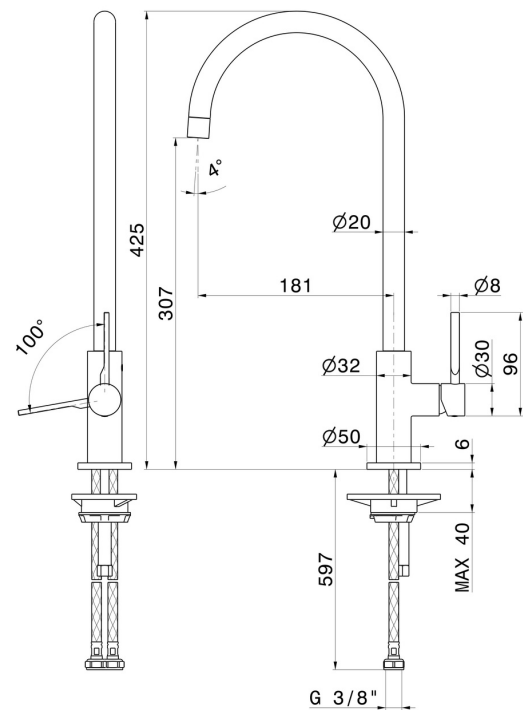

MAKI

71830.31.028

Single-lever sink mixer with high round swivel spout - finish Brushed Nickel

FEATURES

Material	Brass
Technology	Energy Saving - Low Lead - Save Water
Installation	Freestanding
Kitchen mixer spout	Round spout - Swivel spout
Control type	Single lever

TECHNICAL DRAWING

MAKI

71830.31.028

Single-lever sink mixer with high round swivel spout - finish Brushed Nickel

AVAILABLE FINISHES

31.028

Brushed Nickel

01.093