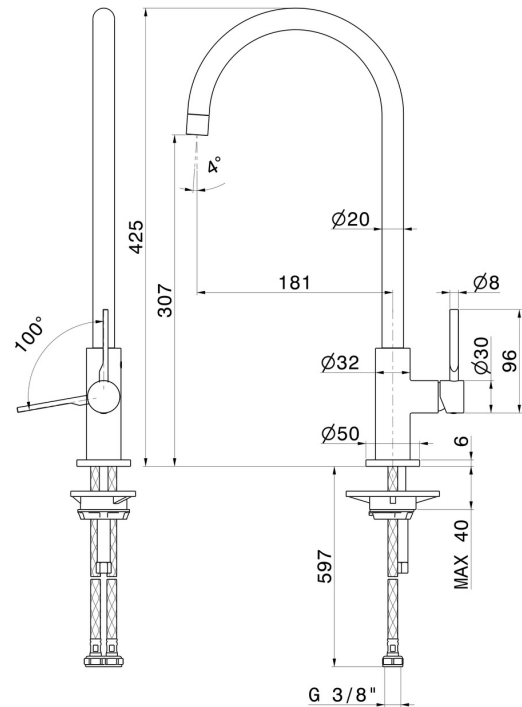

MAKI

71830.59.064

Single-lever sink mixer with high round swivel spout - finish PVD Brushed Gun Metal

FEATURES

Material	Brass
Technology	Energy Saving - Low Lead - Save Water
Installation	Freestanding
Kitchen mixer spout	Round spout - Swivel spout
Control type	Single lever

TECHNICAL DRAWING

MAKI

71830.59.064

Single-lever sink mixer with high round swivel spout - finish PVD Brushed Gun Metal

AVAILABLE FINISHES

59.064

PVD Brushed Gun Metal

01.093