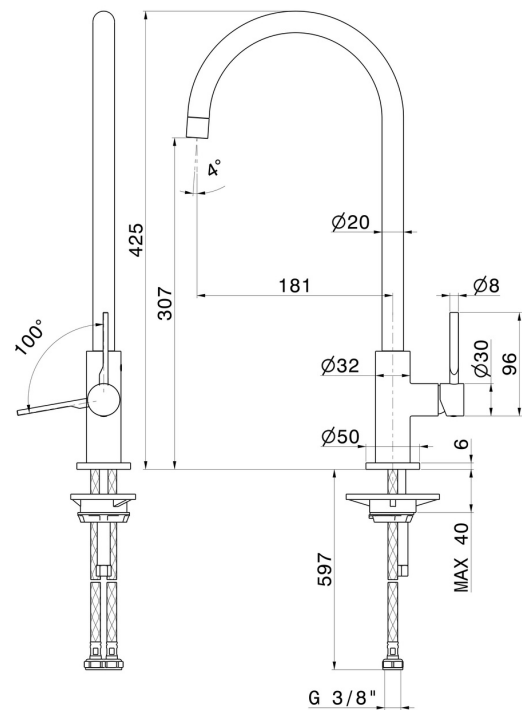

# MAKI

**71830.59.066**

Single-lever sink mixer with high round swivel spout - finish PVD Brushed steel

## FEATURES

Material	<b>Brass</b>
Technology	<b>Energy Saving - Low Lead - Save Water</b>
Installation	<b>Freestanding</b>
Kitchen mixer spout	<b>Round spout - Swivel spout</b>
Control type	<b>Single lever</b>

## TECHNICAL DRAWING

**MAKI**

**71830.59.066**

Single-lever sink mixer with high round swivel spout - finish PVD Brushed steel

**AVAILABLE FINISHES**

---

**59.066**

PVD Brushed steel