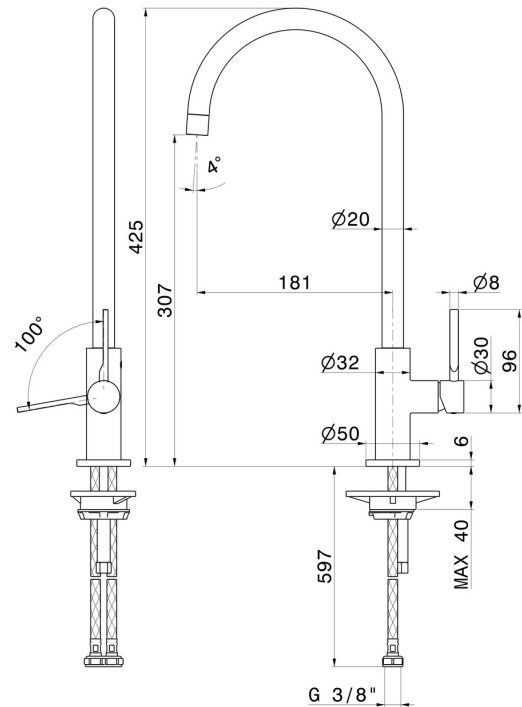

MAKI

71830.59.067

Single-lever sink mixer with high round swivel spout - finish PVD Brushed Copper Bronze

PVD Brushed Copper Bronze

FEATURES

Material	Brass
Technology	Energy Saving - Low Lead - Save Water
Installation	Freestanding
Kitchen mixer spout	Round spout - Swivel spout
Control type	Single lever

TECHNICAL DRAWING

MAKI

71830.59.067

Single-lever sink mixer with high round swivel spout - finish PVD Brushed Copper Bronze

AVAILABLE FINISHES

59.067

PVD Brushed Copper Bronze

01.093