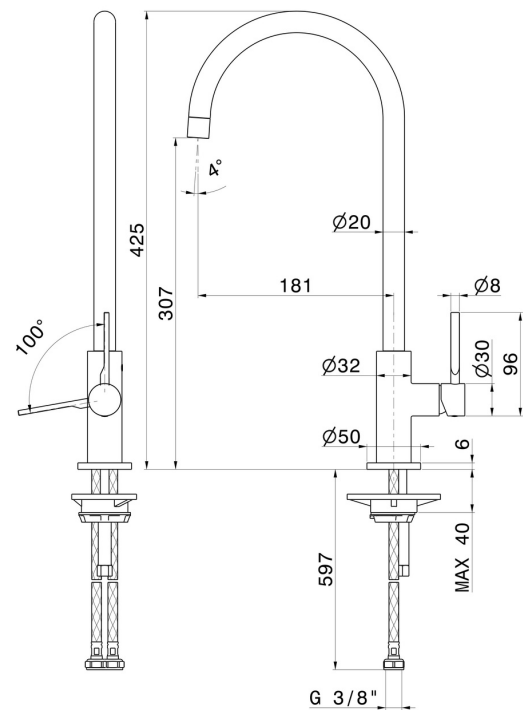

# MAKI

**71830.M0.077**

Single-lever sink mixer with high round swivel spout - finish Carbon Satin

## FEATURES

Material	<b>Brass</b>
Technology	<b>Energy Saving - Low Lead - Save Water</b>
Installation	<b>Freestanding</b>
Kitchen mixer spout	<b>Round spout - Swivel spout</b>
Control type	<b>Single lever</b>

## TECHNICAL DRAWING

**MAKI**

**71830.MO.077**

Single-lever sink mixer with high round swivel spout - finish Carbon Satin

**AVAILABLE FINISHES**

---

**M0.077**

Carbon Satin