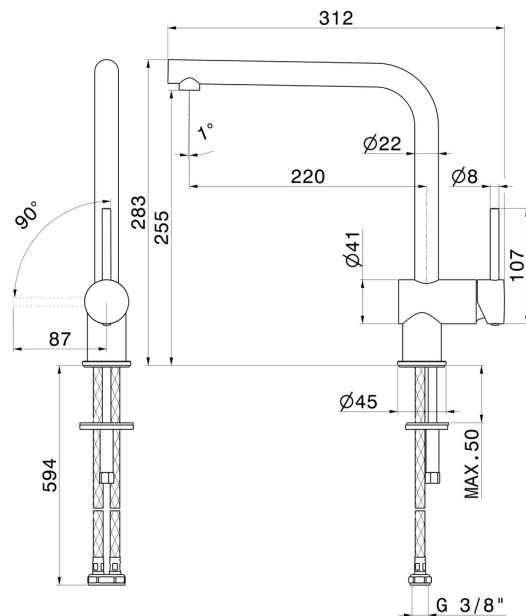

XT

4319.01.093

Single-lever sink mixer with L swivel spout - finish Matt Black

FEATURES

Material	Brass
Technology	Energy Saving - Low Lead - Save Water
Installation	Freestanding
Kitchen mixer spout	L swivel - Swivel spout
Control type	Single lever

TECHNICAL DRAWING

 **AR Preview**
try it in your home

More Details
on our [website](#)

XT

4319.01.093

Single-lever sink mixer with L swivel spout - finish Matt Black

AVAILABLE FINISHES

01.093