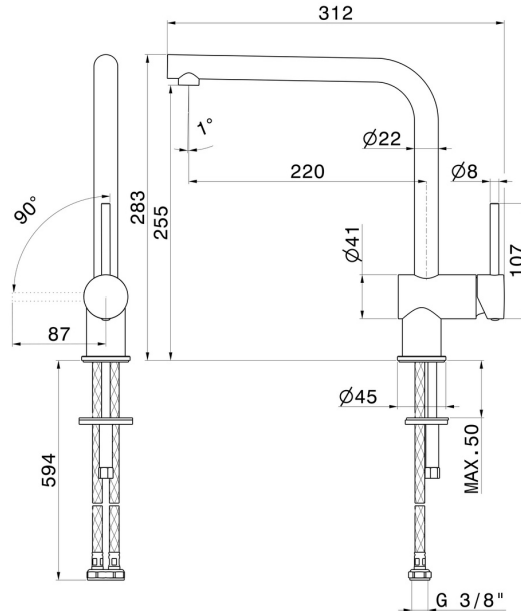

## 4319.21.018

Single-lever sink mixer with L swivel spout - finish Chrome

### FEATURES

Material	<b>Brass</b>
Technology	<b>Energy Saving - Low Lead - Save Water</b>
Installation	<b>Freestanding</b>
Kitchen mixer spout	<b>L swivel - Swivel spout</b>
Control type	<b>Single lever</b>

### TECHNICAL DRAWING

**XT**

**4319.21.018**

Single-lever sink mixer with L swivel spout - finish Chrome

**AVAILABLE FINISHES**

---

**21.018**

Chrome