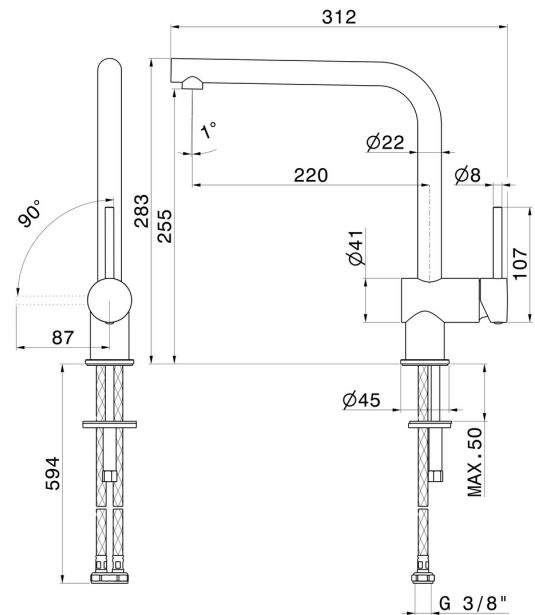

# XT

**4319.31.028**

Single-lever sink mixer with L swivel spout - finish Brushed Nickel

## FEATURES

|                     |  |
|---------------------|--|
| Material            | <b>Brass</b>                                 |
| Technology          | <b>Energy Saving - Low Lead - Save Water</b> |
| Installation        | <b>Freestanding</b>                          |
| Kitchen mixer spout | <b>L swivel - Swivel spout</b>               |
| Control type        | <b>Single lever</b>                          |

## TECHNICAL DRAWING

**XT**

**4319.31.028**

Single-lever sink mixer with L swivel spout - finish Brushed Nickel

**AVAILABLE FINISHES**

---

 **31.028**  
Brushed Nickel

 **01.093**  
finish Matt Black