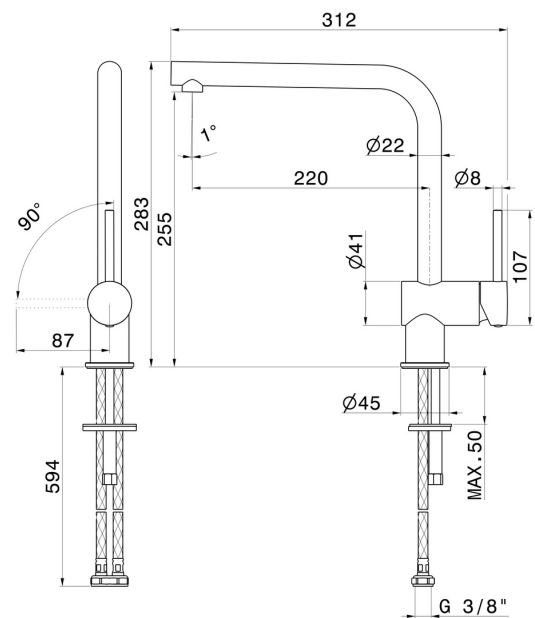

XT

4319.59.066

Single-lever sink mixer with L swivel spout - finish PVD Brushed steel

FEATURES

Material	Brass
Technology	Energy Saving - Low Lead - Save Water
Installation	Freestanding
Kitchen mixer spout	L swivel - Swivel spout
Control type	Single lever

TECHNICAL DRAWING

XT

4319.59.066

Single-lever sink mixer with L swivel spout - finish PVD Brushed steel

AVAILABLE FINISHES

59.066

PVD Brushed steel

01.093