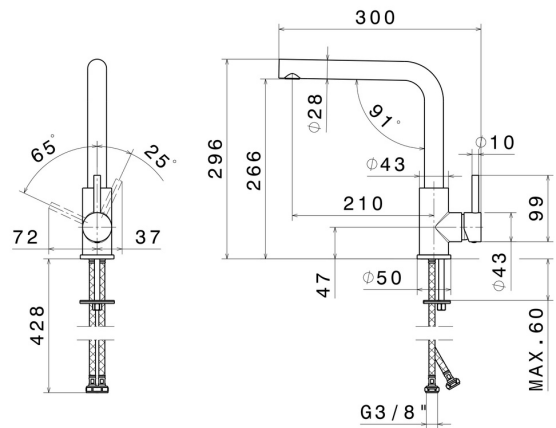

## 63422X.50.050

Single-lever sink mixer with L swivel spout - finish Stainless Steel

### TECHNICAL DRAWING

**REAL STEEL**

**63422X.50.050**

Single-lever sink mixer with L swivel spout - finish Stainless Steel

**AVAILABLE FINISHES**

---

**50.050**

Stainless Steel