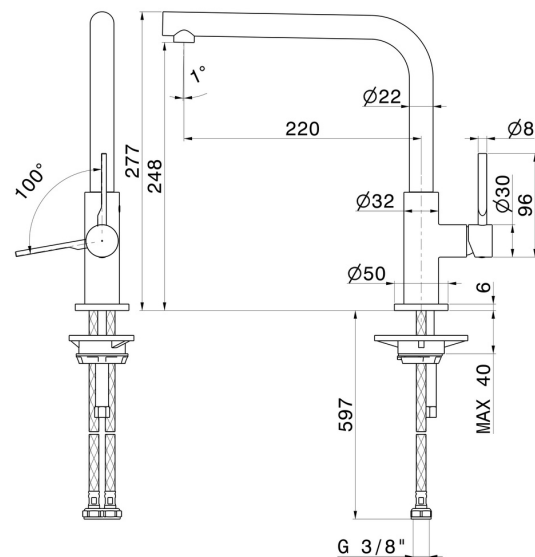

# MAKI

**71822.01.093**

Single-lever sink mixer with L swivel spout - finish Matt Black

Matt Black

## FEATURES

Material	<b>Brass</b>
Technology	<b>Energy Saving - Low Lead - Save Water</b>
Installation	<b>Freestanding</b>
Kitchen mixer spout	<b>L swivel - Swivel spout</b>
Control type	<b>Single lever</b>

## TECHNICAL DRAWING

**AR Preview**  
try it in your home

More Details  
on our [website](#)

**MAKI**

**71822.01.093**

Single-lever sink mixer with L swivel spout - finish Matt Black

**AVAILABLE FINISHES**

---