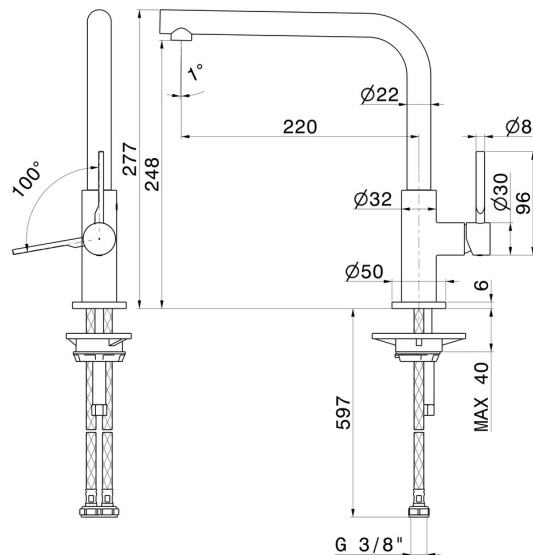

# MAKI

**71822.21.018**

Single-lever sink mixer with L swivel spout - finish Chrome

## FEATURES

Material	<b>Brass</b>
Technology	<b>Energy Saving - Low Lead - Save Water</b>
Installation	<b>Freestanding</b>
Kitchen mixer spout	<b>L swivel - Swivel spout</b>
Control type	<b>Single lever</b>

## TECHNICAL DRAWING

 **AR Preview**  
try it in your home

**More Details**  
on our [website](#)

**MAKI**

**71822.21.018**

Single-lever sink mixer with L swivel spout - finish Chrome

**AVAILABLE FINISHES**