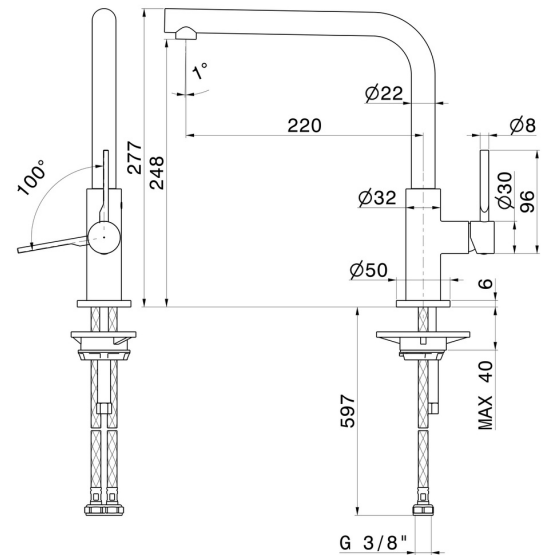

MAKI

71822.59.064

Single-lever sink mixer with L swivel spout - finish PVD Brushed Gun Metal

FEATURES

Material	Brass
Technology	Energy Saving - Low Lead - Save Water
Installation	Freestanding
Kitchen mixer spout	L swivel - Swivel spout
Control type	Single lever

TECHNICAL DRAWING

MAKI

71822.59.064

Single-lever sink mixer with L swivel spout - finish PVD Brushed Gun Metal

AVAILABLE FINISHES

59.064

PVD Brushed Gun Metal

01.093