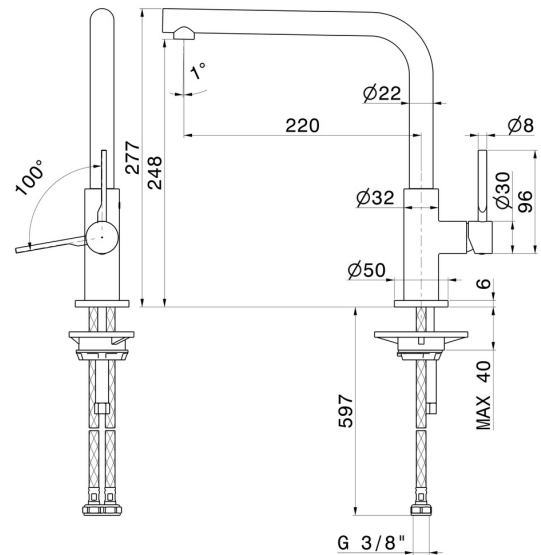

MAKI

71822.59.066

Single-lever sink mixer with L swivel spout - finish PVD Brushed steel

FEATURES

Material	Brass
Technology	Energy Saving - Low Lead - Save Water
Installation	Freestanding
Kitchen mixer spout	L swivel - Swivel spout
Control type	Single lever

TECHNICAL DRAWING

MAKI

71822.59.066

Single-lever sink mixer with L swivel spout - finish PVD Brushed steel

AVAILABLE FINISHES

59.066

PVD Brushed steel

01.093