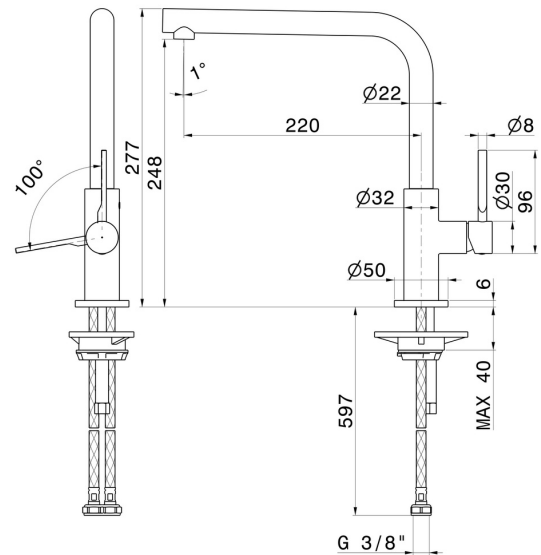

# MAKI

**71822.59.067**

Single-lever sink mixer with L swivel spout - finish PVD Brushed Copper Bronze

PVD Brushed Copper Bronze

## FEATURES

Material	<b>Brass</b>
Technology	<b>Energy Saving - Low Lead - Save Water</b>
Installation	<b>Freestanding</b>
Kitchen mixer spout	<b>L swivel - Swivel spout</b>
Control type	<b>Single lever</b>

## TECHNICAL DRAWING

**MAKI**

**71822.59.067**

Single-lever sink mixer with L swivel spout - finish PVD Brushed Copper Bronze

**AVAILABLE FINISHES**

---

**59.067**

PVD Brushed Copper Bronze