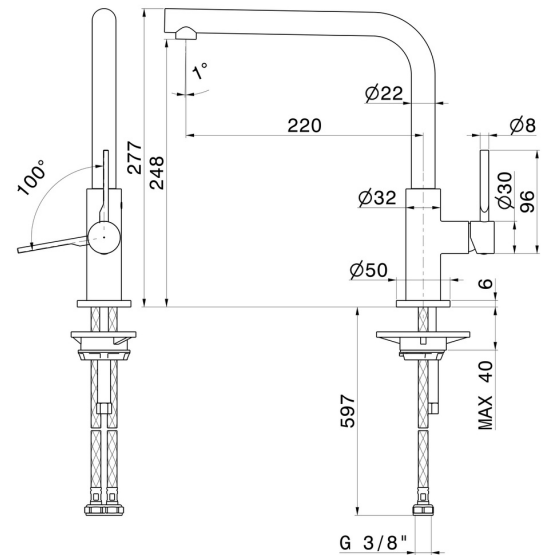

# MAKI

**71822.59.098**

Single-lever sink mixer with L swivel spout - finish PVD Brushed Pale Gold

## FEATURES

Material	<b>Brass</b>
Technology	<b>Energy Saving - Low Lead - Save Water</b>
Installation	<b>Freestanding</b>
Kitchen mixer spout	<b>L swivel - Swivel spout</b>
Control type	<b>Single lever</b>

## TECHNICAL DRAWING

**MAKI**

**71822.59.098**

Single-lever sink mixer with L swivel spout - finish PVD Brushed Pale Gold

**AVAILABLE FINISHES**

---

**59.098**

PVD Brushed Pale Gold