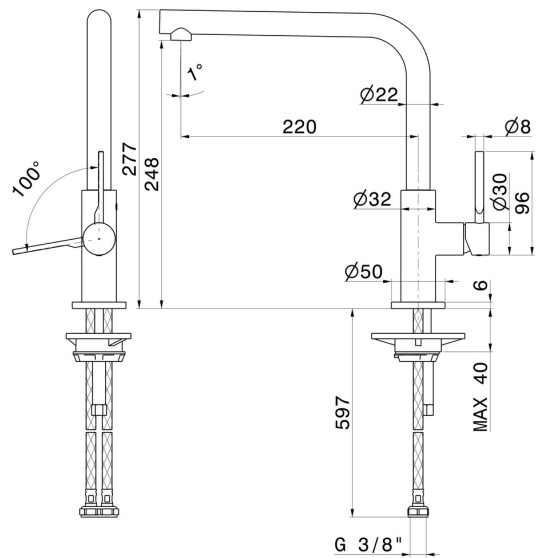

MAKI

71822.M0.077

Single-lever sink mixer with L swivel spout - finish Carbon Satin

FEATURES

Material	Brass
Technology	Energy Saving - Low Lead - Save Water
Installation	Freestanding
Kitchen mixer spout	L swivel - Swivel spout
Control type	Single lever

TECHNICAL DRAWING

MAKI

71822.M0.077

Single-lever sink mixer with L swivel spout - finish Carbon Satin

AVAILABLE FINISHES

M0.077

Carbon Satin

01.093