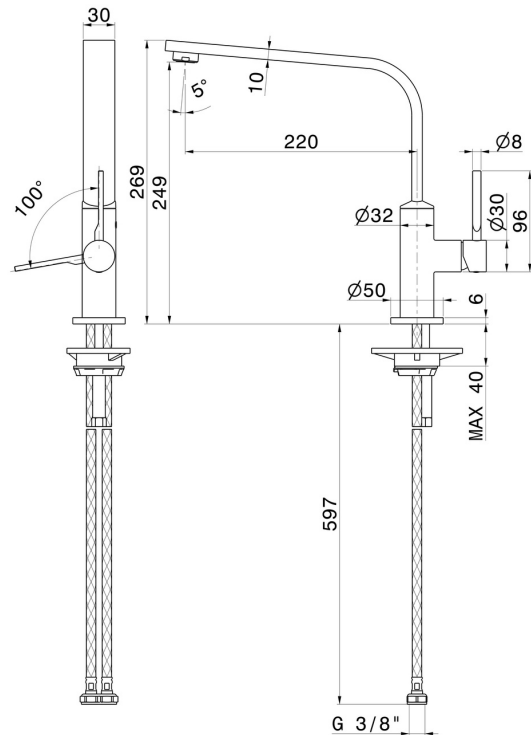

MAKI

71823.01.093

Single-lever sink mixer with L swivel spout - finish Matt Black

FEATURES

Material	Brass
Technology	Energy Saving - Low Lead - Save Water
Installation	Freestanding
Kitchen mixer spout	L swivel - Swivel spout
Control type	Single lever

TECHNICAL DRAWING

MAKI

71823.01.093

Single-lever sink mixer with L swivel spout - finish Matt Black

AVAILABLE FINISHES

01.093

Matt Black

21.018