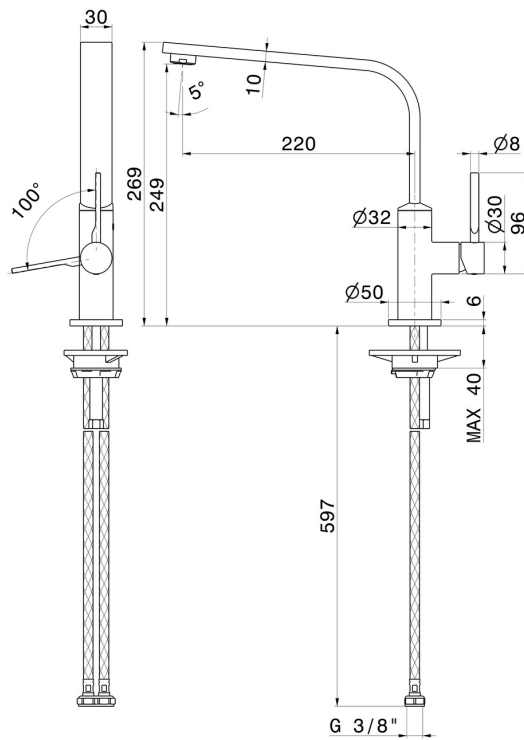

MAKI

71823.21.018

Single-lever sink mixer with L swivel spout - finish Chrome

FEATURES

Material	Brass
Technology	Energy Saving - Low Lead - Save Water
Installation	Freestanding
Kitchen mixer spout	L swivel - Swivel spout
Control type	Single lever

TECHNICAL DRAWING

MAKI

71823.21.018

Single-lever sink mixer with L swivel spout - finish Chrome

AVAILABLE FINISHES

21.018

Chrome

01.093