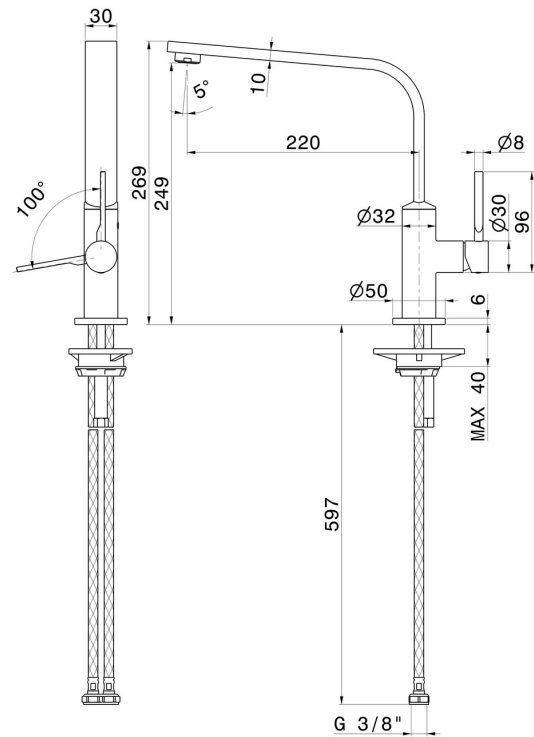

MAKI

71823.31.028

Single-lever sink mixer with L swivel spout - finish Brushed Nickel

FEATURES

Material	Brass
Technology	Energy Saving - Low Lead - Save Water
Installation	Freestanding
Kitchen mixer spout	L swivel - Swivel spout
Control type	Single lever

TECHNICAL DRAWING

MAKI

71823.31.028

Single-lever sink mixer with L swivel spout - finish Brushed Nickel

AVAILABLE FINISHES

31.028

Brushed Nickel

01.093