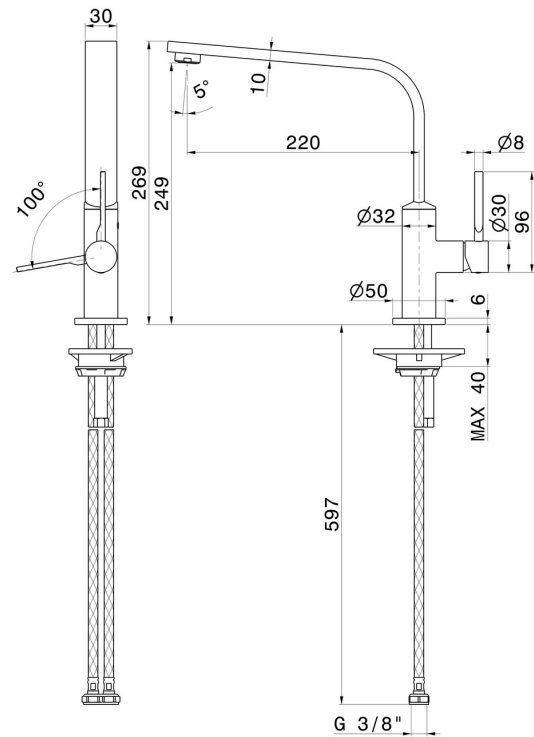

# MAKI

**71823.59.064**

Single-lever sink mixer with L swivel spout - finish PVD Brushed Gun Metal

## FEATURES

Material	<b>Brass</b>
Technology	<b>Energy Saving - Low Lead - Save Water</b>
Installation	<b>Freestanding</b>
Kitchen mixer spout	<b>L swivel - Swivel spout</b>
Control type	<b>Single lever</b>

## TECHNICAL DRAWING

**MAKI**

**71823.59.064**

Single-lever sink mixer with L swivel spout - finish PVD Brushed Gun Metal

**AVAILABLE FINISHES**

---

**59.064**

PVD Brushed Gun Metal