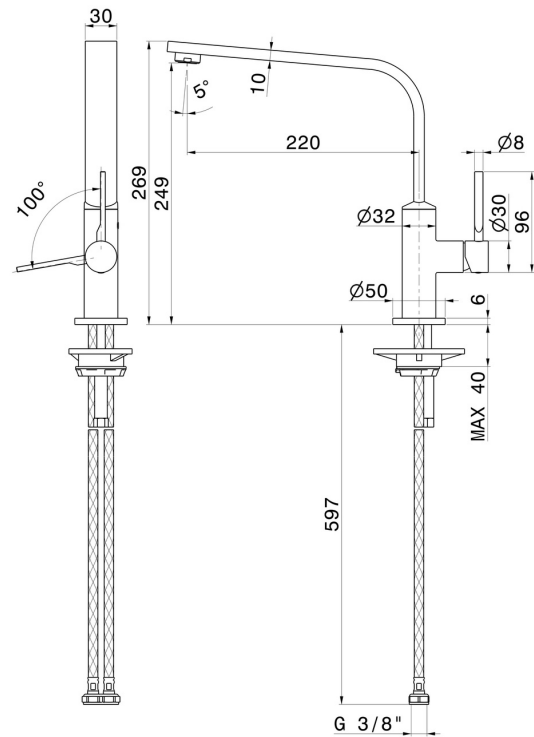

MAKI

71823.59.067

Single-lever sink mixer with L swivel spout - finish PVD Brushed Copper Bronze

PVD Brushed Copper Bronze

FEATURES

Material	Brass
Technology	Energy Saving - Low Lead - Save Water
Installation	Freestanding
Kitchen mixer spout	L swivel - Swivel spout
Control type	Single lever

TECHNICAL DRAWING

MAKI

71823.59.067

Single-lever sink mixer with L swivel spout - finish PVD Brushed Copper Bronze

AVAILABLE FINISHES

59.067

PVD Brushed Copper Bronze

01.093