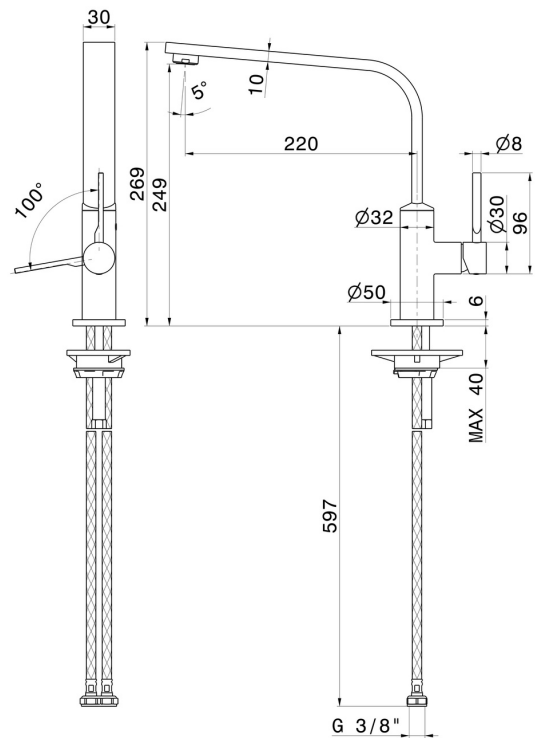

MAKI

71823.M0.077

Single-lever sink mixer with L swivel spout - finish Carbon Satin

FEATURES

Material	Brass
Technology	Energy Saving - Low Lead - Save Water
Installation	Freestanding
Kitchen mixer spout	L swivel - Swivel spout
Control type	Single lever

TECHNICAL DRAWING

MAKI

71823.M0.077

Single-lever sink mixer with L swivel spout - finish Carbon Satin

AVAILABLE FINISHES

M0.077

Carbon Satin

01.093