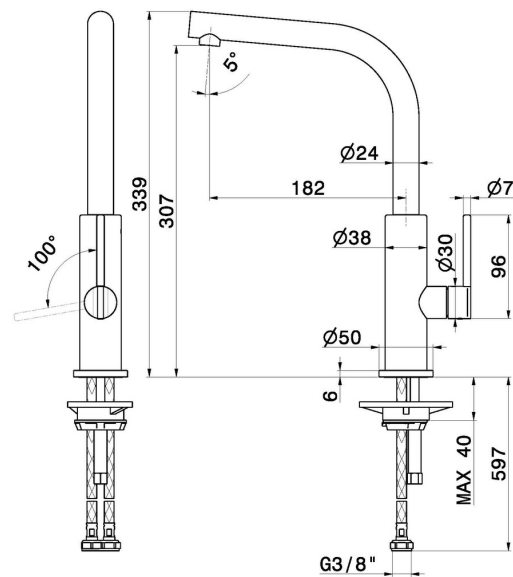

KONBU

72522.01.093

Single-lever sink mixer with L swivel spout - finish Matt Black

FEATURES

Material	Brass
Technology	Energy Saving - Low Lead - Save Water
Installation	Freestanding
Kitchen mixer spout	L swivel - Swivel spout
Control type	Single lever

TECHNICAL DRAWING

KONBU

72522.01.093

Single-lever sink mixer with L swivel spout - finish Matt Black

AVAILABLE FINISHES

01.093

Matt Black

21.018