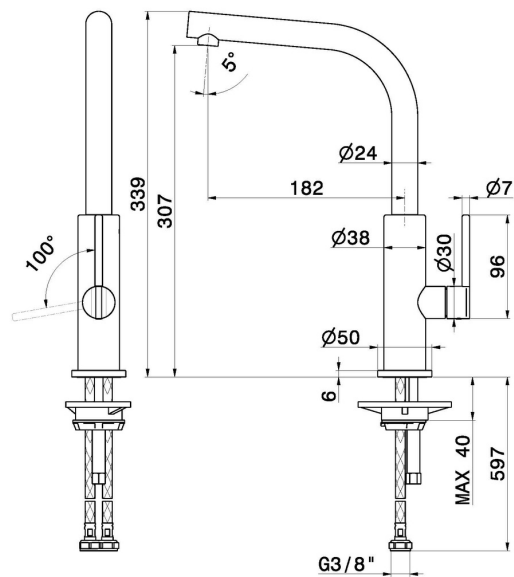

# KONBU

**72522.21.018**

Single-lever sink mixer with L swivel spout - finish Chrome

## FEATURES

|                     |                                              |
|---------------------|----------------------------------------------|
| Material            | <b>Brass</b>                                 |
| Technology          | <b>Energy Saving - Low Lead - Save Water</b> |
| Installation        | <b>Freestanding</b>                          |
| Kitchen mixer spout | <b>L swivel - Swivel spout</b>               |
| Control type        | <b>Single lever</b>                          |

## TECHNICAL DRAWING

**KONBU**

**72522.21.018**

Single-lever sink mixer with L swivel spout - finish Chrome

**AVAILABLE FINISHES**

---

**21.018**

Chrome