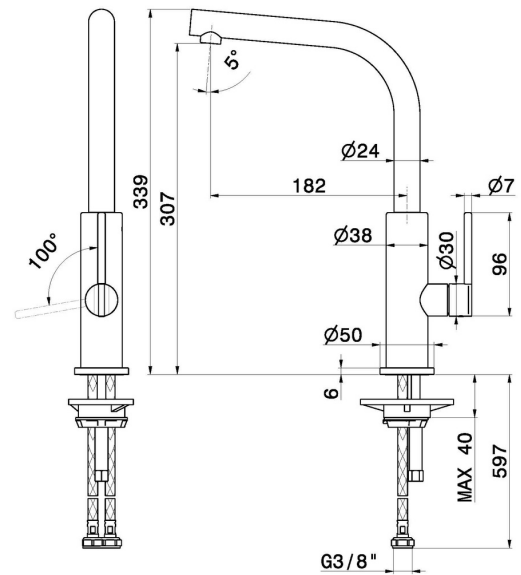

KONBU

72522.31.028

Single-lever sink mixer with L swivel spout - finish Brushed Nickel

FEATURES

Material	Brass
Technology	Energy Saving - Low Lead - Save Water
Installation	Freestanding
Kitchen mixer spout	L swivel - Swivel spout
Control type	Single lever

TECHNICAL DRAWING

KONBU

72522.31.028

Single-lever sink mixer with L swivel spout - finish Brushed Nickel

AVAILABLE FINISHES

31.028

Brushed Nickel

01.093