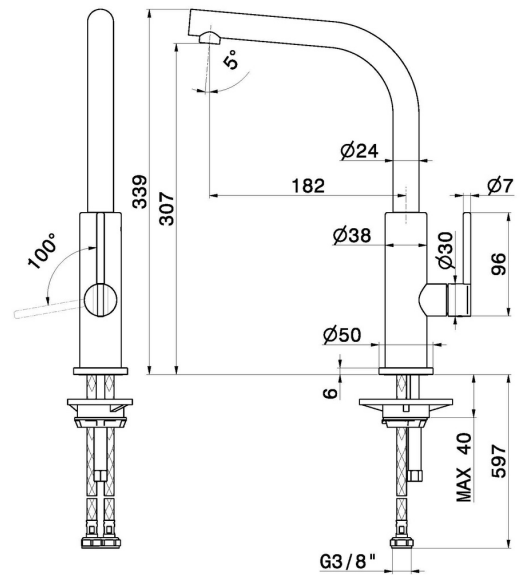

# KONBU

**72522.59.064**

Single-lever sink mixer with L swivel spout - finish PVD Brushed Gun Metal

## FEATURES

Material	<b>Brass</b>
Technology	<b>Energy Saving - Low Lead - Save Water</b>
Installation	<b>Freestanding</b>
Kitchen mixer spout	<b>L swivel - Swivel spout</b>
Control type	<b>Single lever</b>

## TECHNICAL DRAWING

**KONBU**

**72522.59.064**

Single-lever sink mixer with L swivel spout - finish PVD Brushed Gun Metal

**AVAILABLE FINISHES**

---

**59.064**

PVD Brushed Gun Metal