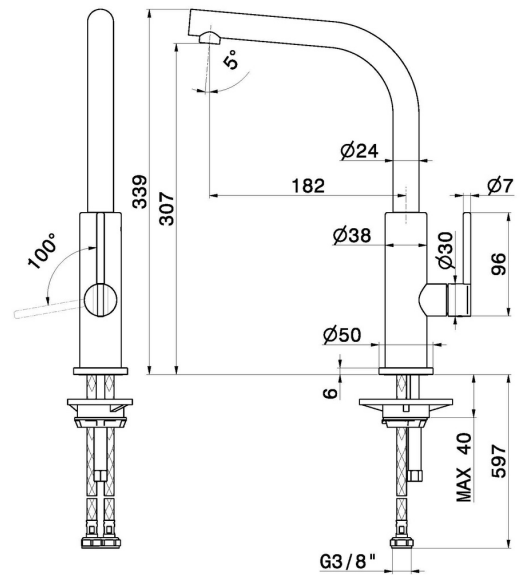

KONBU

72522.59.066

Single-lever sink mixer with L swivel spout - finish PVD Brushed steel

FEATURES

Material	Brass
Technology	Energy Saving - Low Lead - Save Water
Installation	Freestanding
Kitchen mixer spout	L swivel - Swivel spout
Control type	Single lever

TECHNICAL DRAWING

KONBU

72522.59.066

Single-lever sink mixer with L swivel spout - finish PVD Brushed steel

AVAILABLE FINISHES

59.066

PVD Brushed steel

01.093