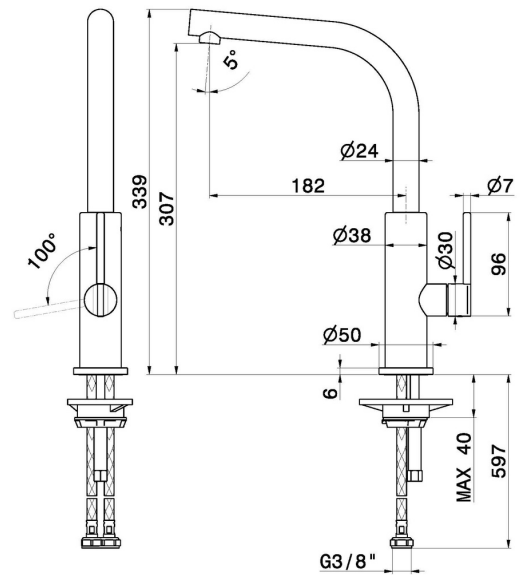

KONBU

72522.59.067

Single-lever sink mixer with L swivel spout - finish PVD Brushed Copper Bronze

PVD Brushed Copper Bronze

FEATURES

Material	Brass
Technology	Energy Saving - Low Lead - Save Water
Installation	Freestanding
Kitchen mixer spout	L swivel - Swivel spout
Control type	Single lever

TECHNICAL DRAWING

KONBU

72522.59.067

Single-lever sink mixer with L swivel spout - finish PVD Brushed Copper Bronze

AVAILABLE FINISHES

59.067

PVD Brushed Copper Bronze

01.093