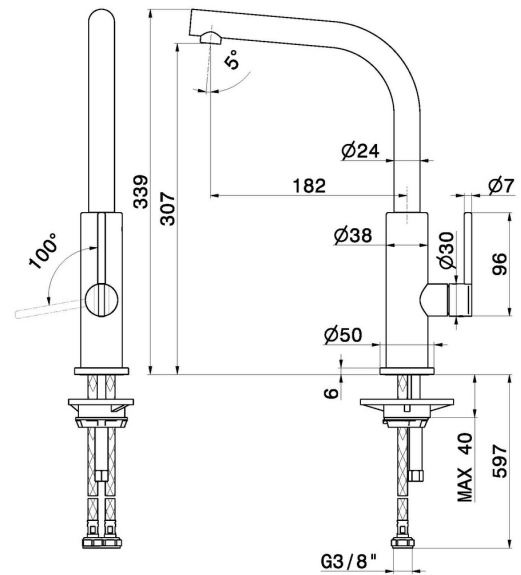

# KONBU

**72522.59.098**

Single-lever sink mixer with L swivel spout - finish PVD Brushed Pale Gold

PVD Brushed Pale Gold

## FEATURES

Material	<b>Brass</b>
Technology	<b>Energy Saving - Low Lead - Save Water</b>
Installation	<b>Freestanding</b>
Kitchen mixer spout	<b>L swivel - Swivel spout</b>
Control type	<b>Single lever</b>

## TECHNICAL DRAWING

**KONBU**

**72522.59.098**

Single-lever sink mixer with L swivel spout - finish PVD Brushed Pale Gold

**AVAILABLE FINISHES**

---

**59.098**

PVD Brushed Pale Gold