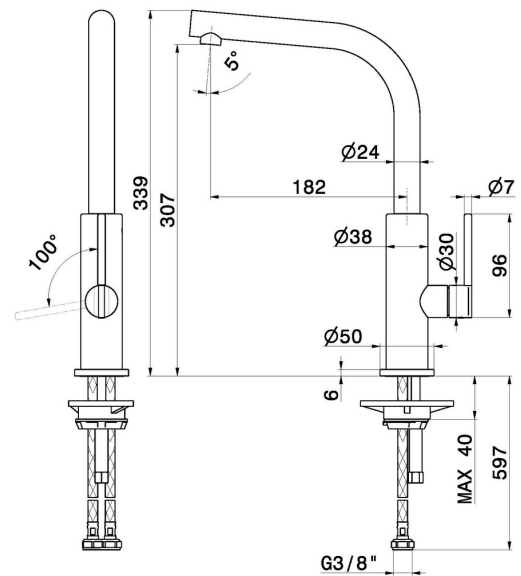

KONBU

72522.M0.077

Single-lever sink mixer with L swivel spout - finish Carbon Satin

FEATURES

Material	Brass
Technology	Energy Saving - Low Lead - Save Water
Installation	Freestanding
Kitchen mixer spout	L swivel - Swivel spout
Control type	Single lever

TECHNICAL DRAWING

KONBU

72522.M0.077

Single-lever sink mixer with L swivel spout - finish Carbon Satin

AVAILABLE FINISHES

M0.077

Carbon Satin

01.093