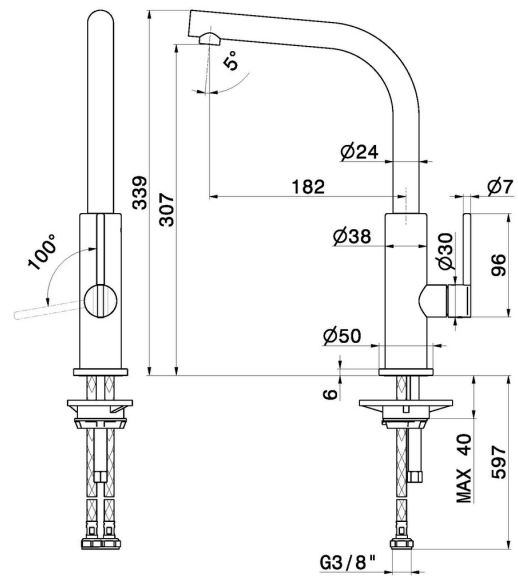

KONBU

72522.S0.165

Single-lever sink mixer with L swivel spout - finish Soft Eucalypt

FEATURES

Material	Brass
Technology	Energy Saving - Low Lead - Save Water
Installation	Freestanding
Kitchen mixer spout	L swivel - Swivel spout
Control type	Single lever

TECHNICAL DRAWING

KONBU

72522.S0.165

Single-lever sink mixer with L swivel spout - finish Soft Eucalypt

AVAILABLE FINISHES

S0.165

Soft Eucalypt

01.093