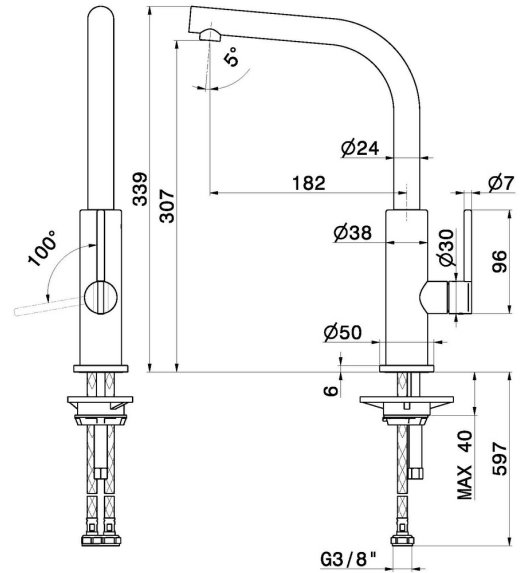

KONBU

72522.S0.166

Single-lever sink mixer with L swivel spout - finish Soft Cortex

FEATURES

Material	Brass
Technology	Energy Saving - Low Lead - Save Water
Installation	Freestanding
Kitchen mixer spout	L swivel - Swivel spout
Control type	Single lever

TECHNICAL DRAWING

KONBU

72522.S0.166

Single-lever sink mixer with L swivel spout - finish Soft Cortex

AVAILABLE FINISHES

S0.166

Soft Cortex

01.093