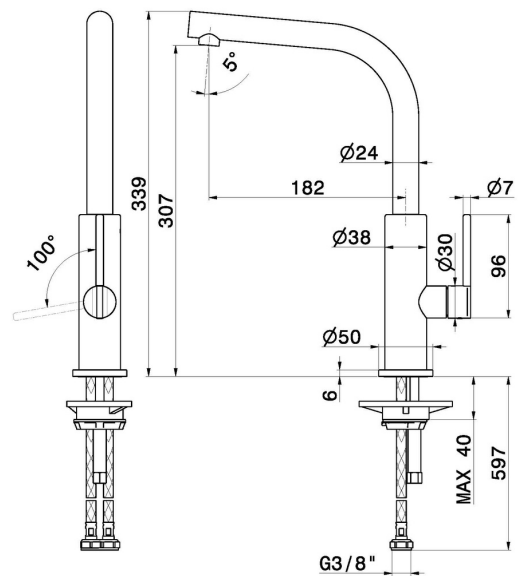

KONBU

72522.S0.167

Single-lever sink mixer with L swivel spout - finish Soft Maple

FEATURES

Material	Brass
Technology	Energy Saving - Low Lead - Save Water
Installation	Freestanding
Kitchen mixer spout	L swivel - Swivel spout
Control type	Single lever

TECHNICAL DRAWING

KONBU

72522.S0.167

Single-lever sink mixer with L swivel spout - finish Soft Maple

AVAILABLE FINISHES

S0.167

Soft Maple

01.093