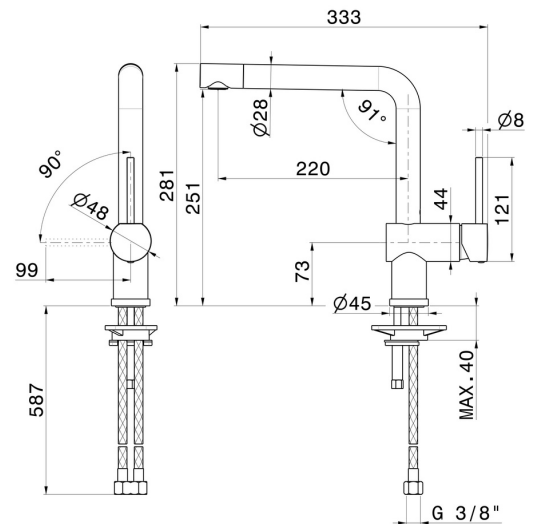

MOONY

3100.01.093

Single-lever sink mixer with L swivel spout and adjustable outlet
- finish Matt Black

FEATURES

Material	Brass
Technology	Energy Saving - Save Water
Installation	Freestanding
Kitchen mixer spout	L swivel - Swivel spout
Control type	Single lever
Kitchen mixer type	Adjustable outlet

TECHNICAL DRAWING

MOONY

3100.01.093

Single-lever sink mixer with L swivel spout and adjustable outlet - finish Matt Black

AVAILABLE FINISHES

01.093

Matt Black

21.018